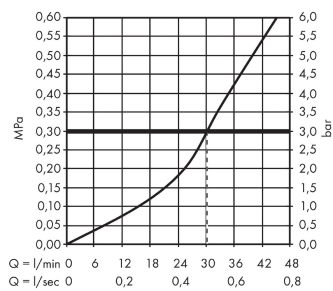

Product image

Scale drawing

AXOR Carlton
Fixfit stop wall outlet with shut-off valve and cross handle
Surfaces: **Chrome/Gold Optic** Article Number: **17883090**

Flowchart

AXOR Carlton
Fixfit stop wall outlet with shut-off valve and cross handle
Surfaces: **Chrome/Gold Optic** Article Number: **17883090**