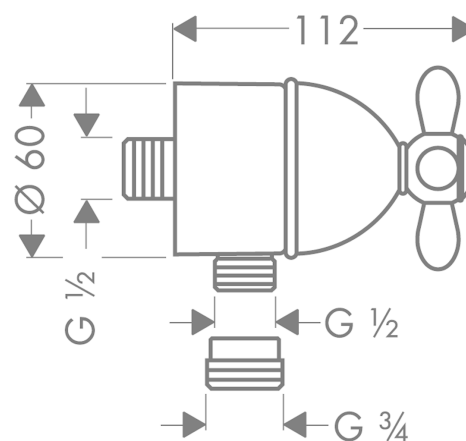

AXOR Carlton
Fixfit stop wall outlet with shut-off valve and cross handle
Surfaces: **Chrome/Gold Optic** Article Number: **17883090**

Description

product features

- connection type: DN15
- hose connection DN15
- with non-return valve
- ETA VA 1.51/18377
- ACS 15 ACC NY 399, valide jusqu'au 17.12.2020
- WRAS 1512038

Product image

Scale drawing

AXOR Carlton
Fixfit stop wall outlet with shut-off valve and cross handle
Surfaces: **Chrome/Gold Optic** Article Number: **17883090**

Flowchart

AXOR Carlton
Fixfit stop wall outlet with shut-off valve and cross handle
Surfaces: **Chrome/Gold Optic** Article Number: **17883090**

Exploded Drawing

Year of production: >08/01

AXOR Carlton
Fixfit stop wall outlet with shut-off valve and cross handle
 Surfaces: **Chrome/Gold Optic** Article Number: **17883090**

Spare part list

Year of production: >08/01

Pos.	Description	Article Number	PC	PU
1	handle	17298090	16	1
2	handle fixing set	94184000	2	1
3	sleeve	96240000	10	1
4	shut off unit right closing	96350000	10	1
5	support element	98557000	2	1
6	set of non return valves DW 15	94074000	5	1
7	flat seal	97674000	1	1
8	reduction coupling	92844000	5	1
a	concealed item	15980180	98	1