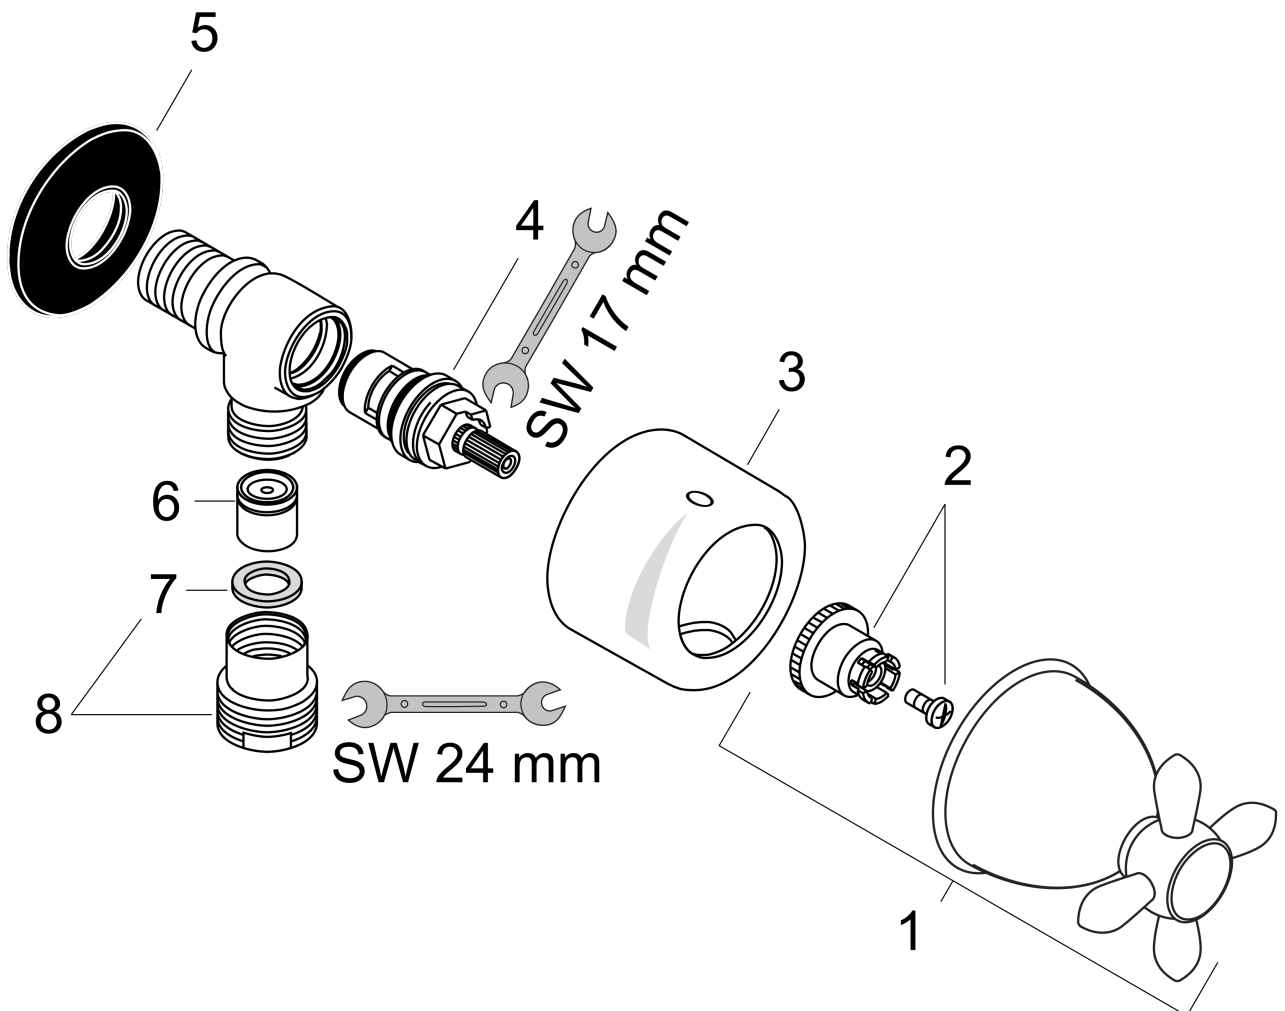

AXOR Carlton
Fixfit stop wall outlet with shut-off valve and cross handle
Surfaces: **Chrome/Gold Optic** Article Number: **17883090**

Description

product features

- connection type: DN15
- hose connection DN15
- with non-return valve
- ETA VA 1.51/18377
- ACS 15 ACC NY 399, valide jusqu'au 17.12.2020
- WRAS 1512038

Product image

Scale drawing

AXOR Carlton
Fixfit stop wall outlet with shut-off valve and cross handle
Surfaces: **Chrome/Gold Optic** Article Number: **17883090**

Flowchart

AXOR Carlton
Fixfit stop wall outlet with shut-off valve and cross handle
Surfaces: **Chrome/Gold Optic** Article Number: **17883090**

Exploded Drawing

Year of production: >08/01

AXOR Carlton
Fixfit stop wall outlet with shut-off valve and cross handle
 Surfaces: **Chrome/Gold Optic** Article Number: **17883090**

Spare part list

Year of production: >08/01

Pos.	Description	Article Number	PC	PU
1	handle	17298090	16	1
2	handle fixing set	94184000	2	1
3	sleeve	96240000	10	1
4	shut off unit right closing	96350000	10	1
5	support element	98557000	2	1
6	set of non return valves DW 15	94074000	5	1
7	flat seal	97674000	1	1
8	reduction coupling	92844000	5	1
a	concealed item	15980180	98	1